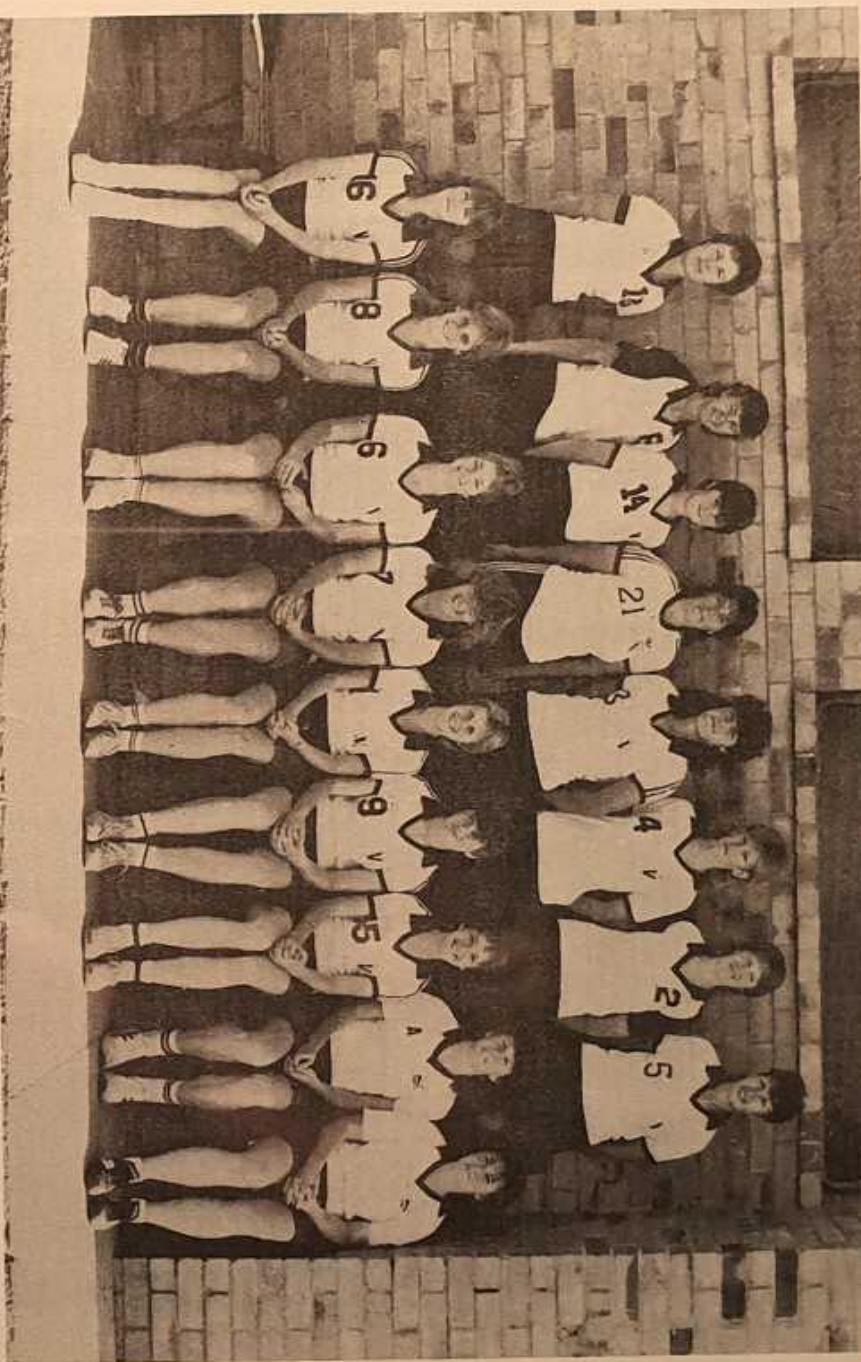

VICTORIA: Back row L-R: S.Gandy (Manageress), S.McSolvin, A.Richards, V.Hillhouse, C. Gravina, L.Carling, T.Alaimo, M.Costello (Coach). Front row L-R: D.Walder, J.Gibson, T. Hogg, \*L.Duncan, \*K.Tyrrell(\*Co-Captains), N.Lincoln (Vice Captain), M.Lincoln, J. Dunleavy, S.Jackson. Absent - A.Griffin.